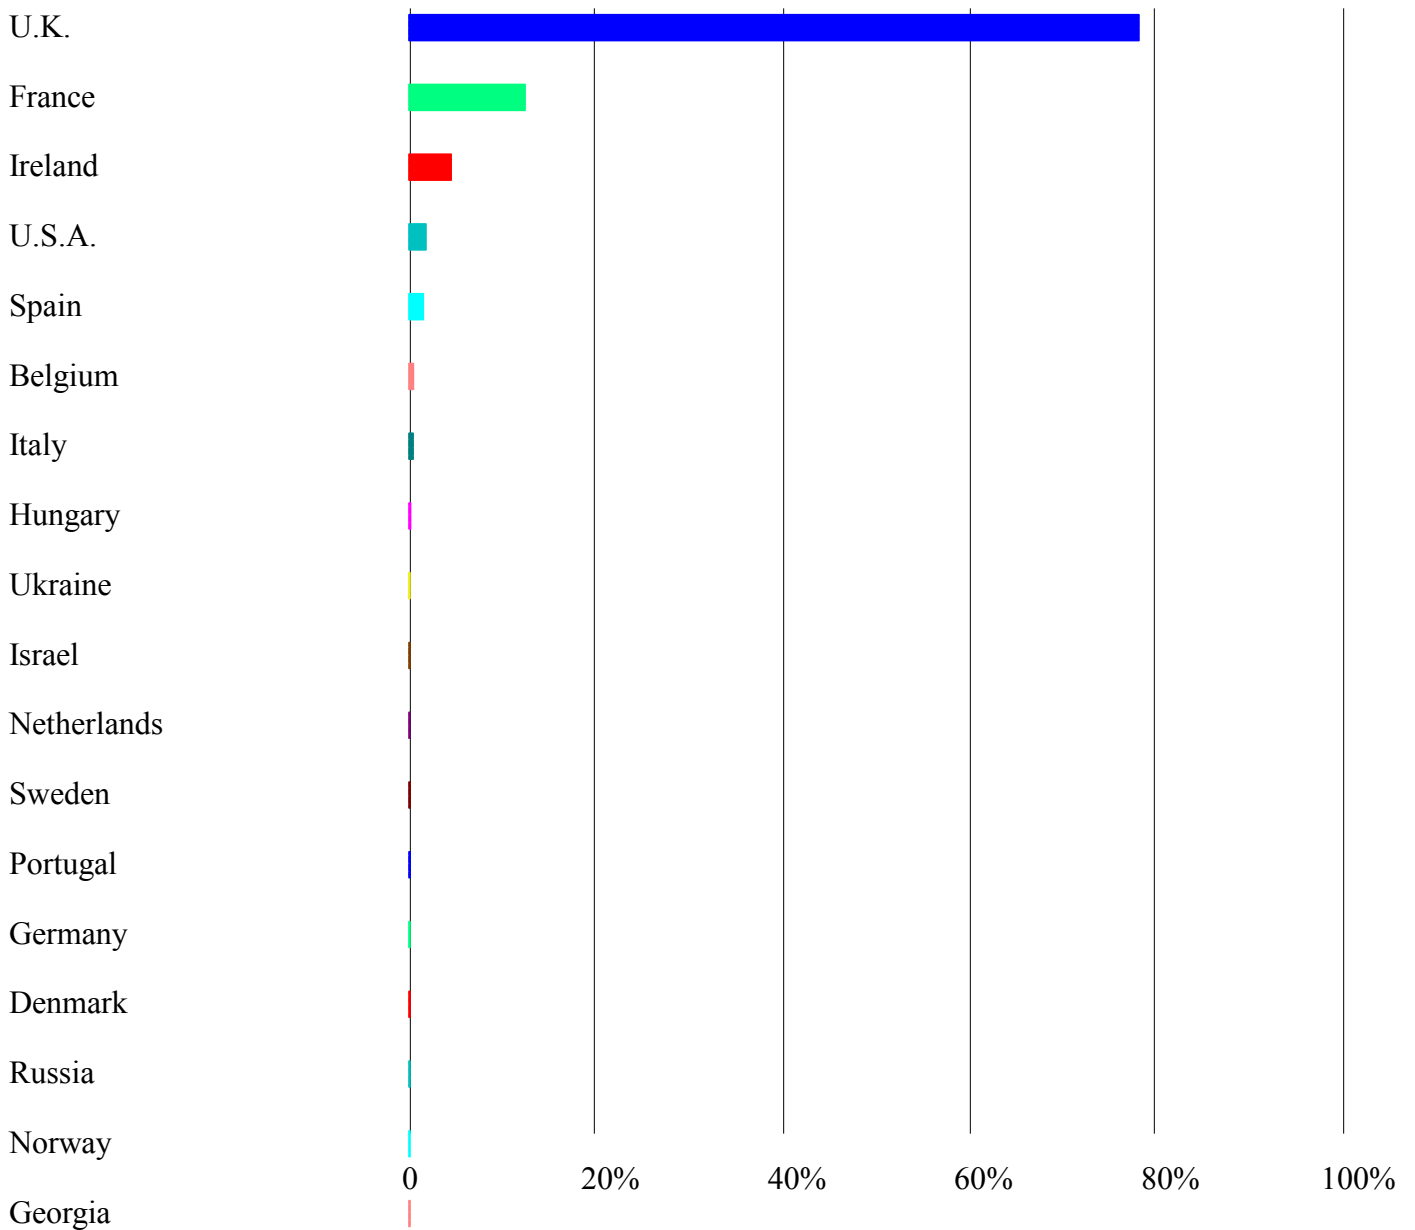

Origins of: Eva Christine "Christine" Bess (born 1956)

U.K.	78.2% (11609 of 14843)
France	12.4% (1845 of 14843)
Ireland	4.5% (673 of 14843)
U.S.A.	1.8% (267 of 14843)
Spain	1.6% (231 of 14843)
Belgium	.5% (71 of 14843)
Italy	.4% (64 of 14843)
Hungary	.2% (27 of 14843)
Ukraine	.1% (15 of 14843)
Israel	.1% (15 of 14843)
Netherlands	.1% (11 of 14843)
Sweden	.0% (3 of 14843)
Portugal	.0% (3 of 14843)
Germany	.0% (3 of 14843)
Denmark	.0% (3 of 14843)
Russia	.0% (1 of 14843)
Norway	.0% (1 of 14843)
Georgia	.0% (1 of 14843)

Origins of: Eva Christine "Christine" Bess (born 1956)

Based on 17967 known ancestors in 40 generations

Origins of: Eva Christine "Christine" Bess (born 1956)

Virginia	32.2%	(86 of 267)
North Carolina	21.7%	(58 of 267)
Tennessee	12.7%	(34 of 267)
Delaware	9.0%	(24 of 267)
South Carolina	7.5%	(20 of 267)
Pennsylvania	5.6%	(15 of 267)
Massachusetts	3.4%	(9 of 267)
New York	3.0%	(8 of 267)
New Jersey	1.5%	(4 of 267)
Maryland	1.1%	(3 of 267)
Connecticut	1.1%	(3 of 267)
Rhode Island	.7%	(2 of 267)
Indiana	.4%	(1 of 267)

Based on 17967 known ancestors in 40 generations