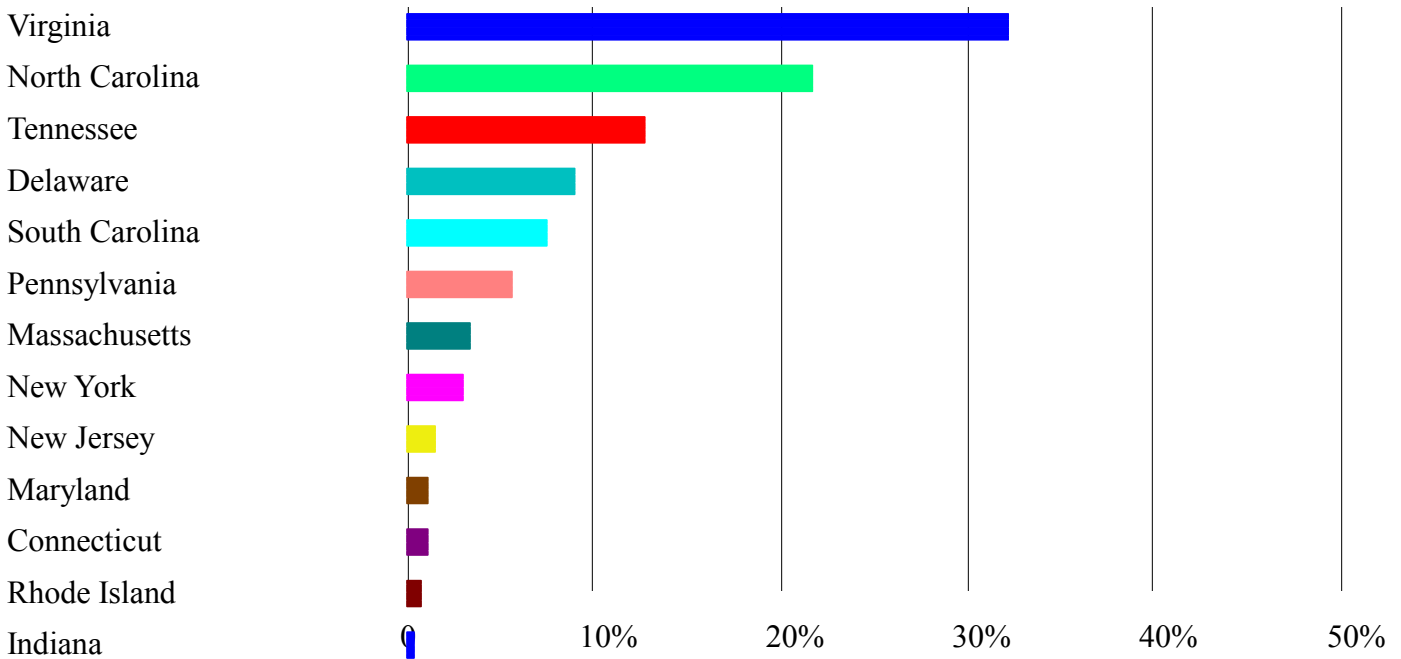

Origins of: Eva Christine "Christine" Bess (born 1956)

U.K.	78.2% (11609 of 14843)
France	12.4% (1845 of 14843)
Ireland	4.5% (673 of 14843)
U.S.A.	1.8% (267 of 14843)
Spain	1.6% (231 of 14843)
Belgium	.5% (71 of 14843)
Italy	.4% (64 of 14843)
Hungary	.2% (27 of 14843)
Ukraine	.1% (15 of 14843)
Israel	.1% (15 of 14843)
Netherlands	.1% (11 of 14843)
Sweden	.0% (3 of 14843)
Portugal	.0% (3 of 14843)
Germany	.0% (3 of 14843)
Denmark	.0% (3 of 14843)
Russia	.0% (1 of 14843)
Norway	.0% (1 of 14843)
Georgia	.0% (1 of 14843)

Origins of: Eva Christine "Christine" Bess (born 1956)

Based on 17967 known ancestors in 40 generations

Origins of: Eva Christine "Christine" Bess (born 1956)

Virginia	32.2%	(86 of 267)
North Carolina	21.7%	(58 of 267)
Tennessee	12.7%	(34 of 267)
Delaware	9.0%	(24 of 267)
South Carolina	7.5%	(20 of 267)
Pennsylvania	5.6%	(15 of 267)
Massachusetts	3.4%	(9 of 267)
New York	3.0%	(8 of 267)
New Jersey	1.5%	(4 of 267)
Maryland	1.1%	(3 of 267)
Connecticut	1.1%	(3 of 267)
Rhode Island	.7%	(2 of 267)
Indiana	.4%	(1 of 267)

Based on 17967 known ancestors in 40 generations