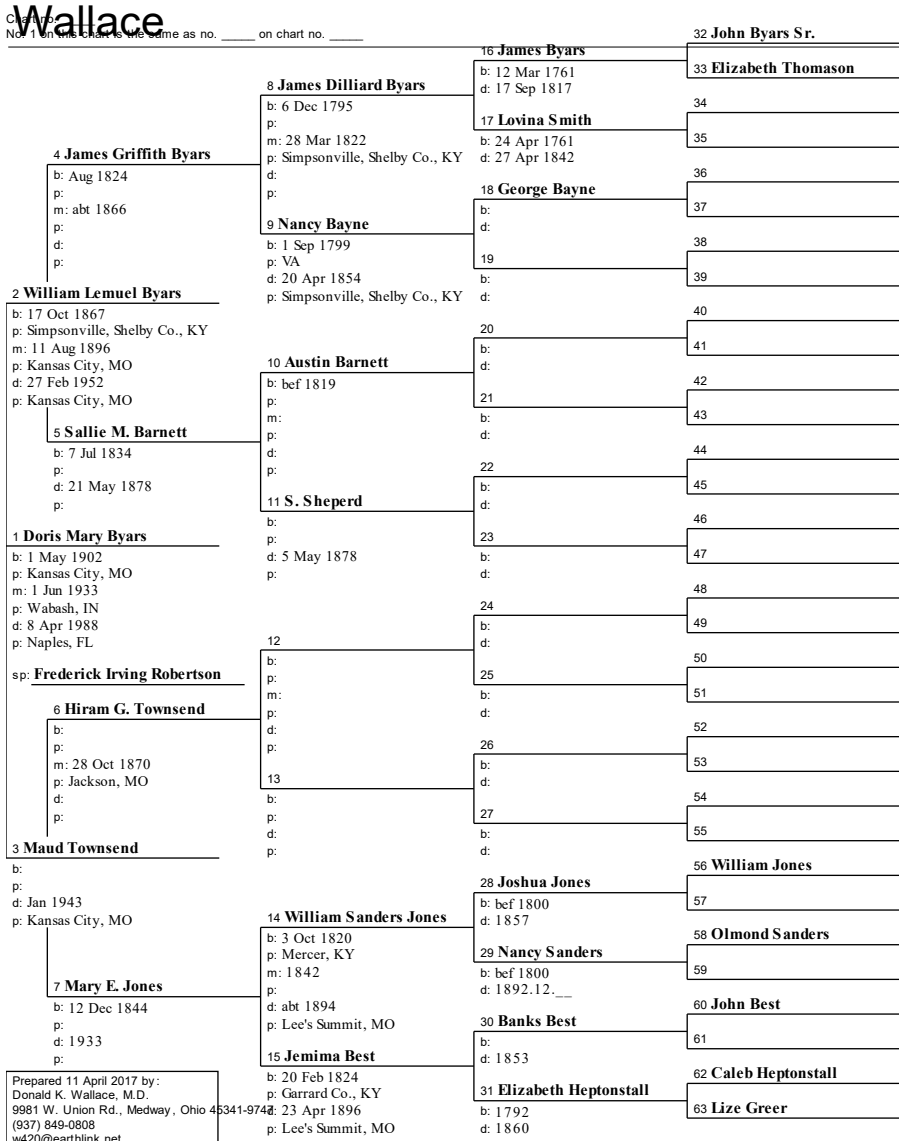

Ancestors of Doris Mary Byars, Mother of Ellen R.

Wallace

11 April 2017

Prepared 11 April 2017 by:
Donald K. Wallace, M.D.
9381 W. Union Rd., Medway, Ohio 45341-9748
(937) 849-0808
w420@earthlink.net

Index of Names

Index of Places

11 April 2017

FL
 Naples . . . 1

IN
 Wabash . . . 1

KY
 Garrard Co. . . . 1
 Mercer . . . 1

 Shelby Co.
 Simpsonville . . . 1

MO
 Jackson . . . 1
 Kansas City . . . 1
 Lee's Summit . . . 1

VA . . . 1