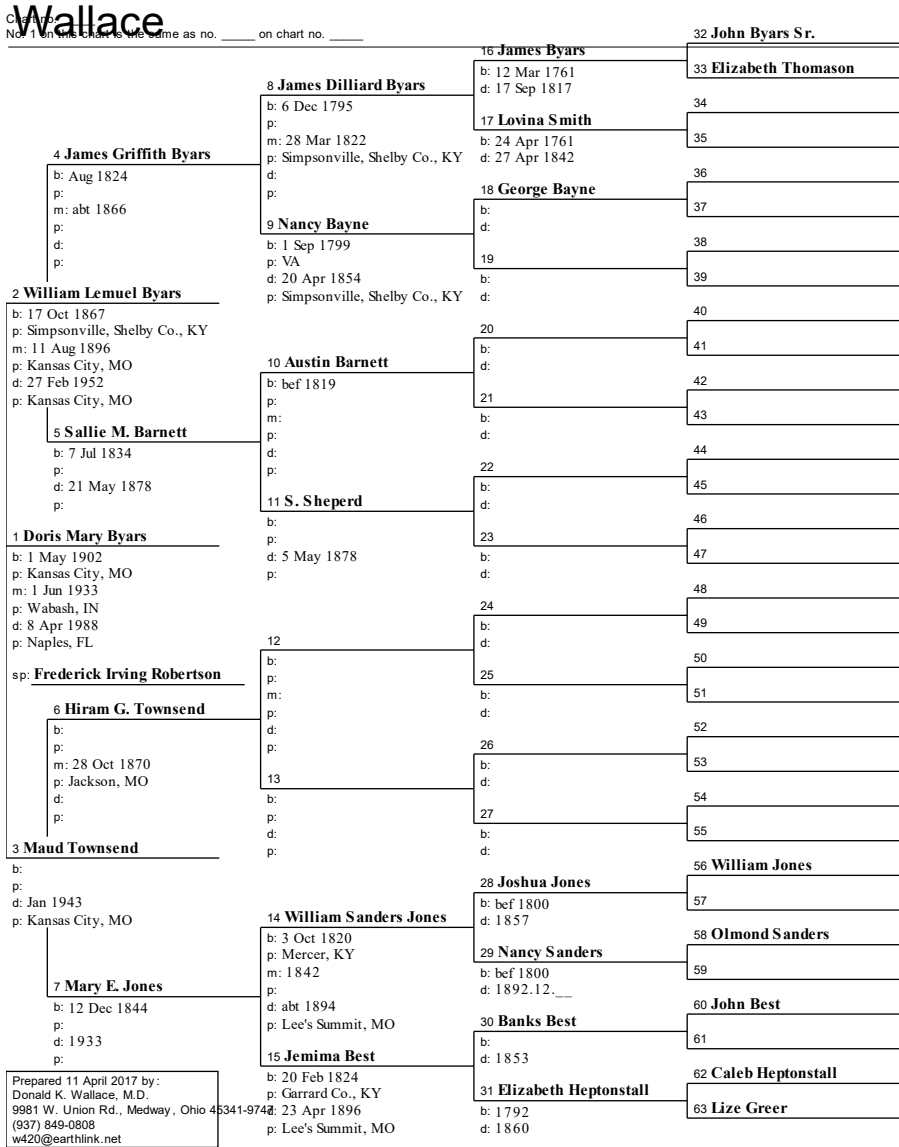

Ancestors of Doris Mary Byars, Mother of Ellen R.

Wallace

11 April 2017

Index of Names

11 April 2017

BARNETT

Austin (b. 1819) . . . 1
Sallie M. (b. 1834) . . . 1

BAYNE

GREER

Lize . . . 1

HEPTONSTALL

Caleb . . . 1

Elizabeth (b. 1792) . . . 1

JONES

Joshua (b. 1800) . . . 1
Mary E. (b. 1844) . . . 1
William . . . 1
William Sanders (b. 1820) . . . 1

ROBERTSON